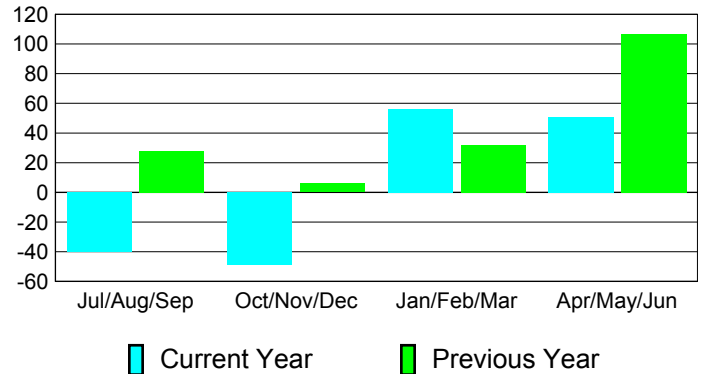

**Membership Results
2010-2011**

**Membership
2009-2010**

Month	Net Memb Goal	Actual New Memb	Actual Dropped Memb	Gain/Loss of Memb	Gain/Loss of Memb
Jul/Aug/Sep	30	7	-47	-40	28
Oct/Nov/Dec	25	39	-88	-49	6
Jan/Feb/Mar	75	64	-8	56	32
Apr/May/June	100	166	-115	51	107
Totals	230	276	-258	18	173

Membership Results 2010-2011

Goal, New, Dropped, Gain/Loss

Comparison of Membership Gain/Loss

Current Year Compared to the Previous Year

Gender Comparison 2010-2011

Male

Female