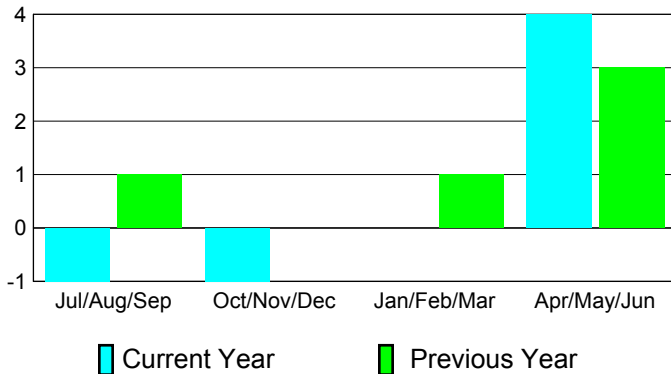

2010-2011 GMT Reports for District (or Undistricted) **District 132**

GMT: **Klaus Tang**

Location: **MACEDONIA (FYROM)**

GMT CA: **4**

CLUBS

**Club Results
2010-2011**

**Clubs
2009-2010**

Month	New Club Goal	Actual New Clubs	Actual Dropped Clubs	Gain/Loss of Clubs	Gain/Loss of Clubs
Jul/Aug/Sep	0	0	-1	-1	1
Oct/Nov/Dec	0	0	-1	-1	0
Jan/Feb/Mar	2	1	-1	0	1
Apr/May/June	3	4	0	4	3
Totals	5	5	-3	2	5

Club Results 2010-2011

Goal, New, Dropped, Gain/Loss

Comparison of Club Gain/Loss

Current Year Compared to the Previous Year

YTD Status Quo Clubs 2010-2011

Status Quo Clubs Compared to Status Quo Members

MEMBERSHIP