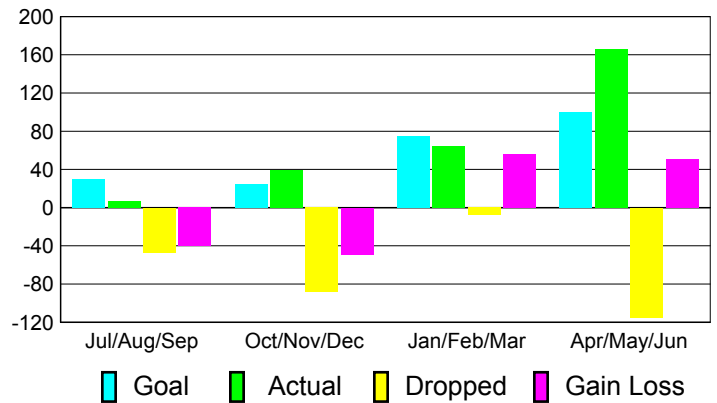

Membership Results 2010-2011

Goal, New, Dropped, Gain/Loss

Comparison of Membership Gain/Loss

Current Year Compared to the Previous Year