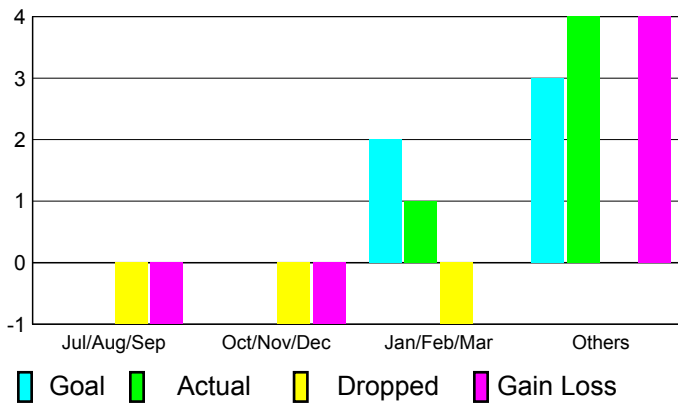

2010-2011 GMT Reports for District (or Undistricted) **District 132**

GMT: **Klaus Tang**

Location: **MACEDONIA (FYROM)**

GMT CA: **4**

CLUBS

**Club Results
2010-2011**

**Clubs
2009-2010**

Month	New Club Goal	Actual New Clubs	Actual Dropped Clubs	Gain/Loss of Clubs	Gain/Loss of Clubs
Jul/Aug/Sep	0	0	-1	-1	1
Oct/Nov/Dec	0	0	-1	-1	0
Jan/Feb/Mar	2	1	-1	0	1
Apr/May/June	3	4	0	4	3
Totals	5	5	-3	2	5

Club Results 2010-2011

Goal, New, Dropped, Gain/Loss

Comparison of Club Gain/Loss

Current Year Compared to the Previous Year

YTD Status Quo Clubs 2010-2011

Status Quo Clubs Compared to Status Quo Members

MEMBERSHIP

**Membership Results
2010-2011**

**Membership
2009-2010**

Month	Net Memb Goal	Actual New Memb	Actual Dropped Memb	Gain/Loss of Memb	Gain/Loss of Memb
Jul/Aug/Sep	30	7	-47	-40	28
Oct/Nov/Dec	25	39	-88	-49	6
Jan/Feb/Mar	75	64	-8	56	32
Apr/May/June	100	166	-115	51	107
Totals	230	276	-258	18	173